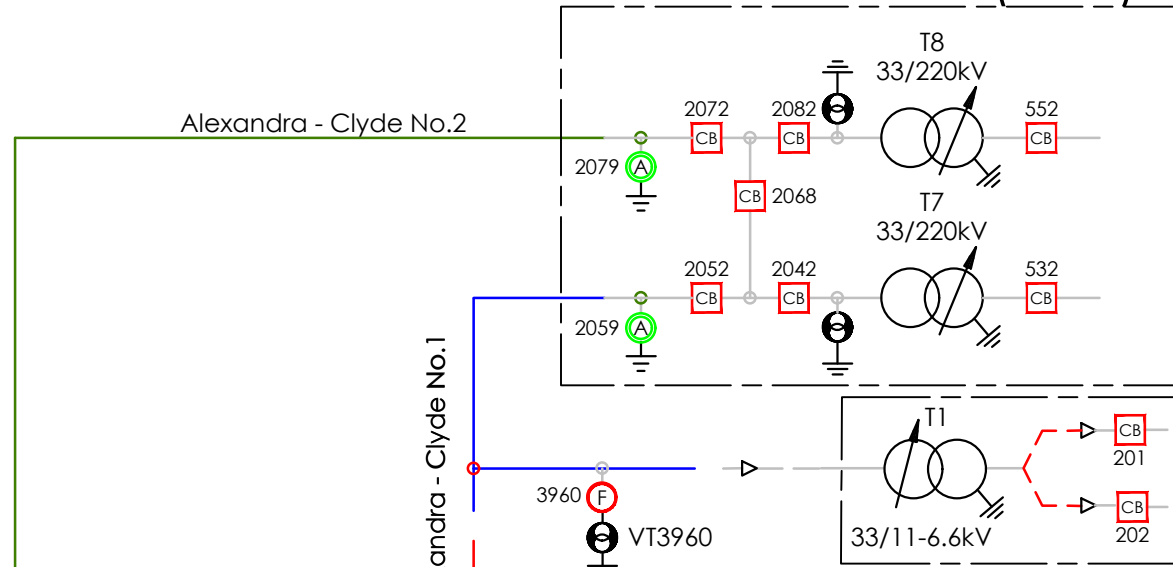

CLYDE-EARNSCLEUGH-ALEXANDRA

TRANSPOWER CLYDE (CYD)

DUNSTAN (DT)