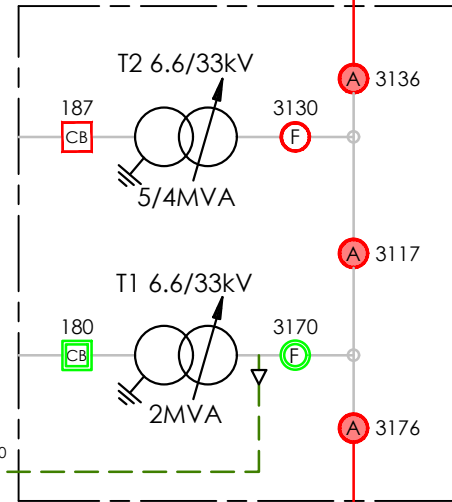

CLYDE-EARNSCLEUGH-ALEXANDRA

TRANSPOWER CLYDE (CYD)

DUNSTAN (DT)

Issue A0
5/06/26
BY CKD APPD
MGB DCH DAT

CLYDE/ EARNSCLEUGH (CYDE)

Fuse links 3100 removed

FRASER (FRAS)

EARNSCLEUGH (EARN)

OMAKAU - LAUDER 33kV

LAUDER FLAT (LF)

OMAKAU (OM)

ALEXANDRA (AX)