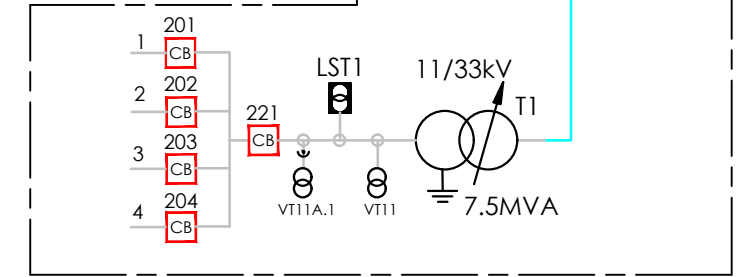

CLYDE-EARNSCLEUGH-ALEXANDRA

TRANSPOWER CLYDE (CYD)

DUNSTAN (DT)

Issue A0
5/06/26
BY CKD APPD
MGB DCH DAT

CLYDE/ EARNSCLEUGH (CYDE)

Fuse links 3100 removed

FRASER (FRAS)

EARNSCLEUGH (EARN)

OMAKAU - LAUDER 33kV

LAUDER FLAT (LF)

OMAKAU (OM)

ALEXANDRA (AX)